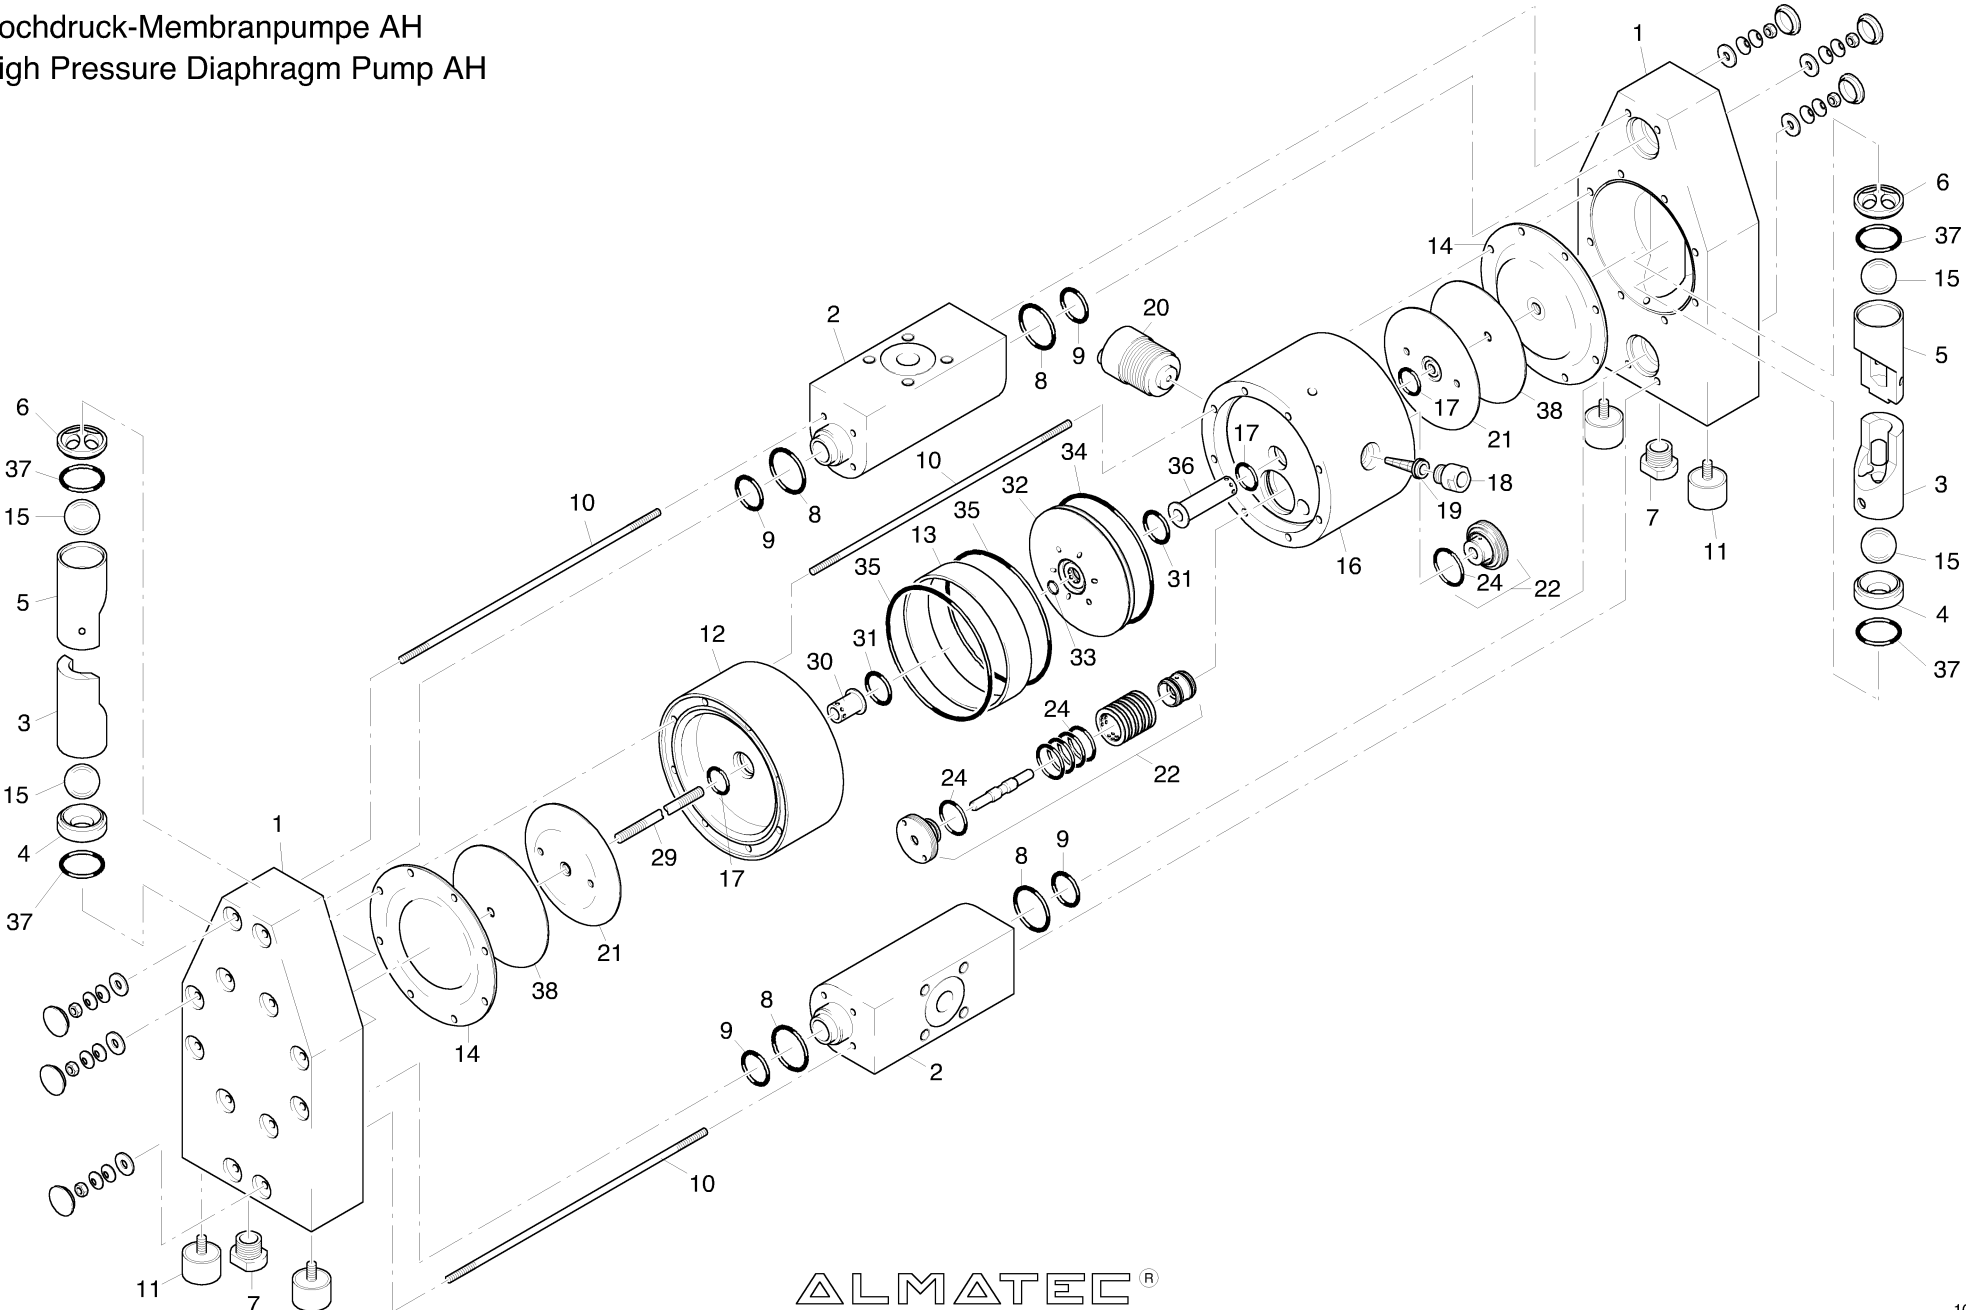

Hochdruck-Membranpumpe AH
 High Pressure Diaphragm Pump AH

ALMATEC®